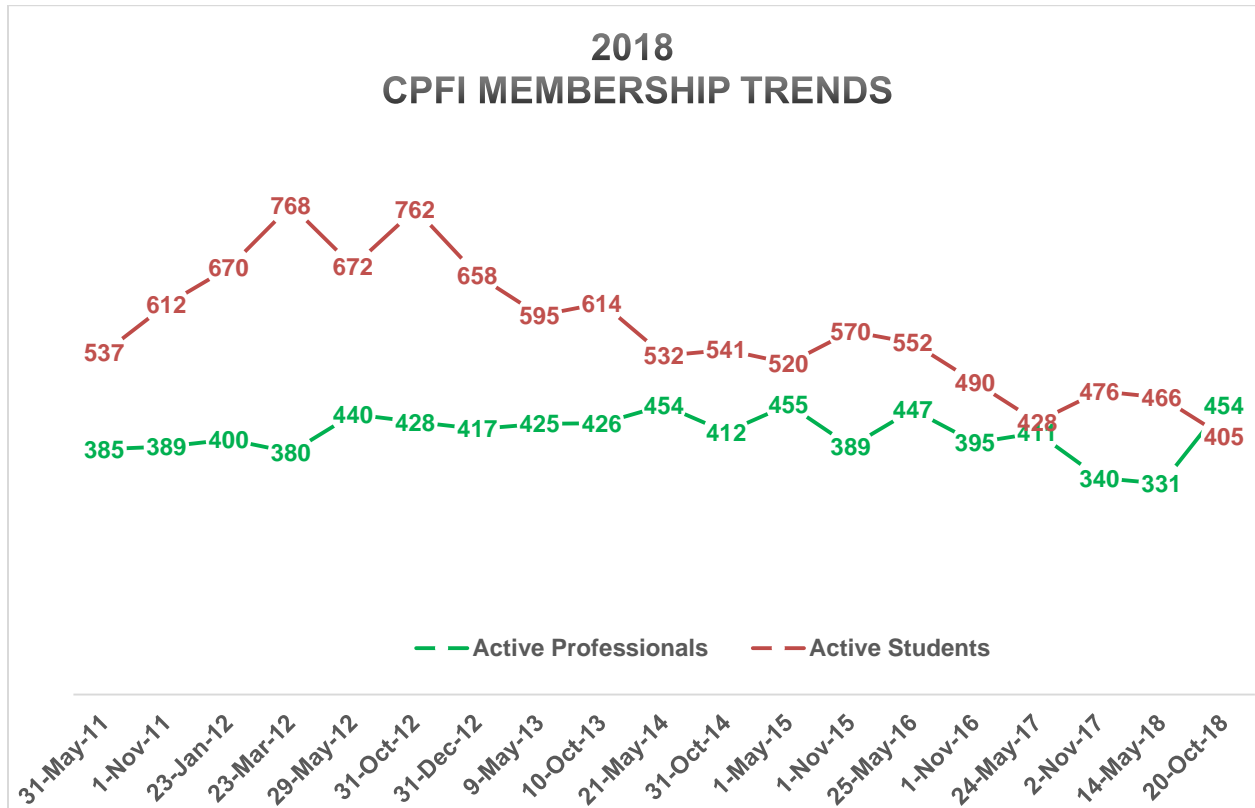

Membership Committee

November 2018

Daniel Wilson
Greg Carlson
Lauren Willis
Jeff Copeland

Susan Smith
Joy Greene
Nena Lindrose

- Professional membership is up to average numbers
- Student membership is down overall. It is worth noting that the fall semester has brought in over 100 new student members due to regular trends and the exceptional efforts of Tristram Ford, Kelly McGloin, and Pakou Vang from the SCAC and NSC
- Current projects:
 - Membership challenge ongoing through November
 - Faculty recruitment: letters sent out, and currently in follow up
 - Phone calls: Has been on hold due to upgrades in computer system and adjustment period with new "graced" period and invoice system. Will resume in coming weeks