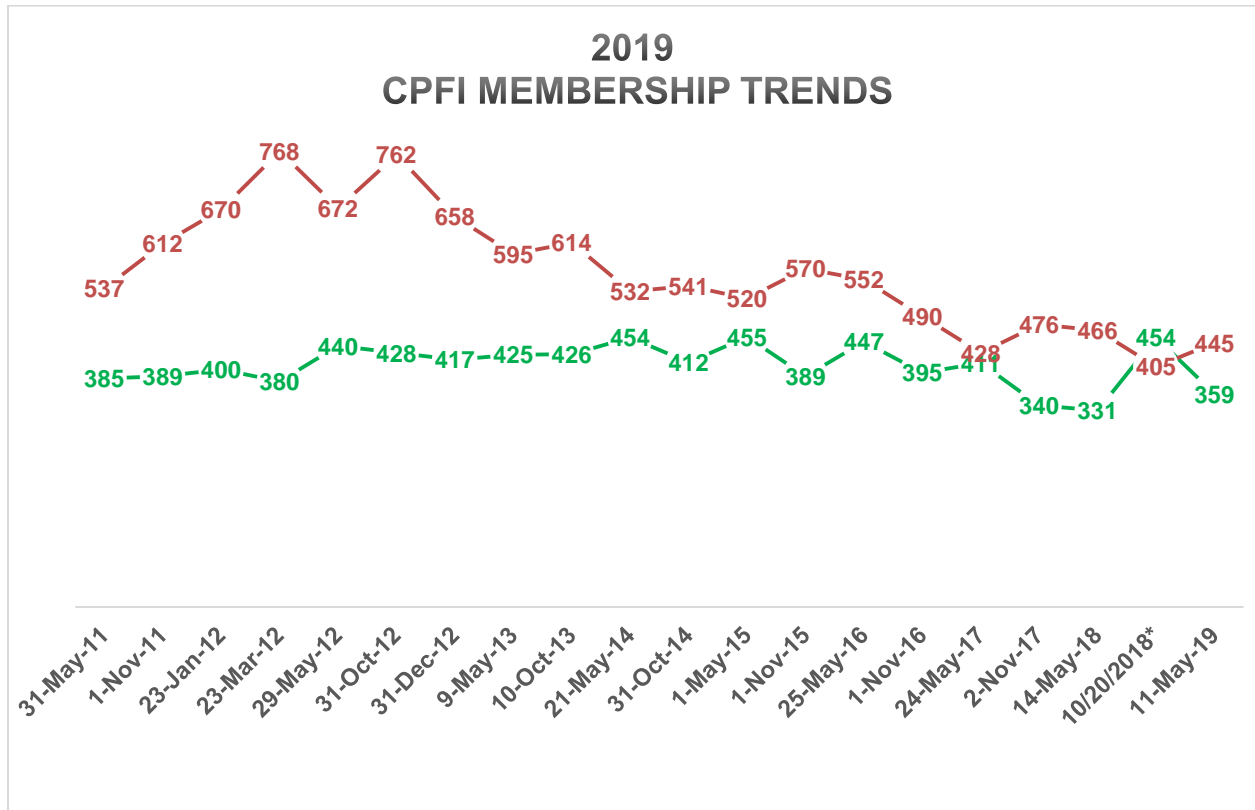

Membership Committee
May 2019

Daniel Wilson
Greg Carlson

Jeff Copeland
Nena Lindrose

*October 2018 data may reflect some inaccurately assigned membership types and are excluded from below averages

- Professional membership: current 359
 - 2 year average 343
 - 5 year average 393
 - Thank you to Greg Carlson and Herb Hames for helping with membership calls
- Student membership: 445
 - 2 year average 462
 - 5 year average 499