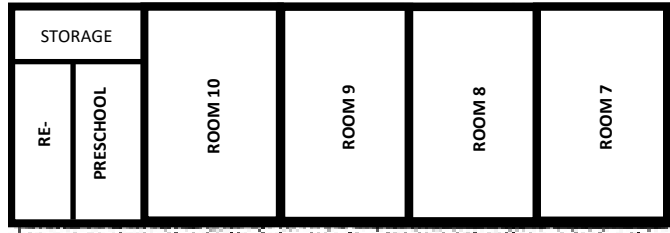

CHURCH MAP

BRYAN MEMORIAL RECREATION AREA

SOUTH PARKING

NORTH PARKING

SANCTUARY MAIN ENTRANCE

Euclid St. Northbound

Euclid St. Southbound